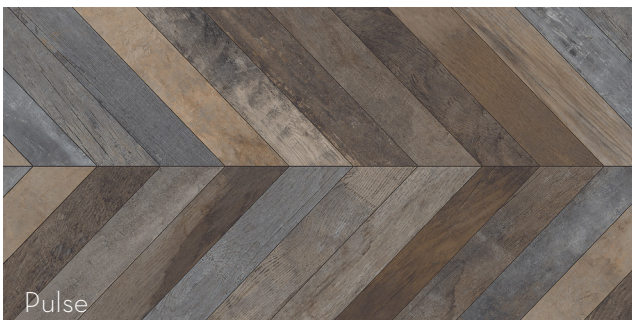

Theory™

Glazed Porcelain

All Colors Available in Size 8"x45" | 10.5mm Thickness

Uddo™

Glazed Ceramic

All Colors Available in Size 8"x24" | 8.6mm Thickness

Velocity™

Glazed Porcelain