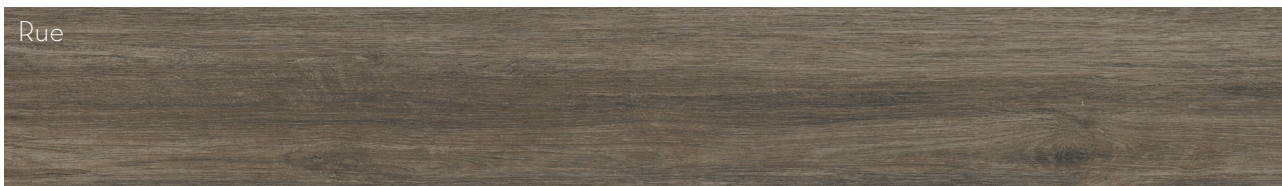

Larchmont™

Glazed Porcelain

Canton

Rue

Maison

Ville

All Colors Available in Sizes 6"x35", 6"x24" | 9mm Thickness

LARCHMONT™ | MAISON