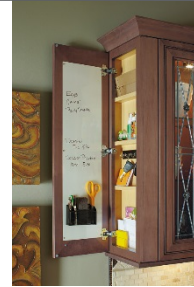

Bathroom Storage

Office Storage

Specialty Features

Specialty Features

Specialty Features

Specialty Features

Stay Lift with Top Hinge____

Lazy Susan Pullout____

Utility with Drop Zone____

Grooming Pull Out____

Double File Drawer____

K-Cup Organizer____

Wall Message Center____

Toekick Drawer____

X Wine Storage____

Bi-fold Lift Up____

Corner Curved Pullout ____

Tall Pantry Pullout ____

Bath Mirror Pull Out____

Lateral File Drawer____

Lift Up Mixer Shelf____

Power / USB Pod____

Apothecary Drawer____

Appliance Garage____

Vertical Lift____

Three Corner Drawer____

Utility with Roll Trays____

Floating Vanities____

Tablet Holder____

Floating Shelves____

Automatic Opening____

Warming Drawer____