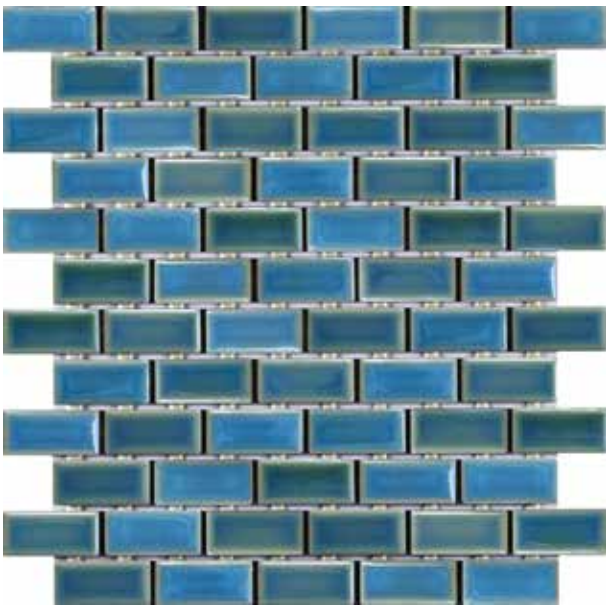

Kinetic™ • Gray 11" x12"

DECORATIVE

WALL  RESIDENTIAL  COMMERCIAL  INDOOR  OUTDOOR  POOL 

Aqua

Cobalt

Teal

Sizes			
	12" x 12" Dot Mount	12" x 13" Dot Mount	12" x 12" Dot Mount
Thickness	6mm	6mm	6mm
Testing	Shade Variation Rating		
Results*	V3		