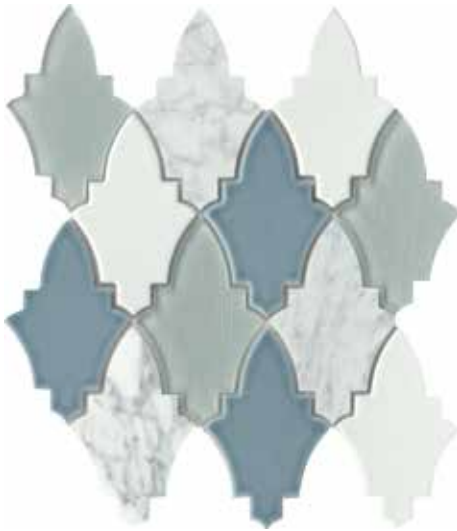

Viole

Sizes	11" x 12" Mesh 11.38" x 12.01"
Thickness	8mm
Testing	Shade Variation Rating
Results*	V3

1. Sustainability Attributes
2. Health Product Declaration (HPD) provided upon request
   - Product Packaging is 100% recyclable
   - VOC Free

*For more information visit www.emser.com. Always consult a professional for proper usage and installation.