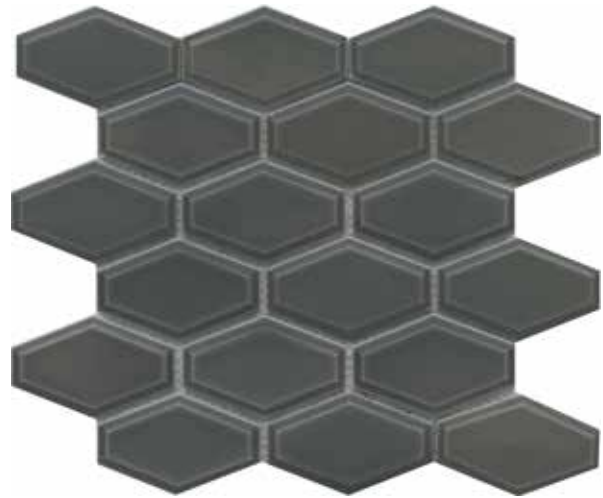

Gray

All Colors Also Available in Fan and 3"x6" Beveled Patterns

Sizes			
	11"x12"	10"x11"	10"x11"
Thickness	6mm	6mm	7mm
Testing	Shade Variation Rating		
Results*	V2		

1. **Sustainability Attributes**
2. Health Product Declaration (HPD) provided upon request
   - Product Packaging is 100% recyclable
   - VOC Free

*For more information visit www.emser.com. Always consult a professional for proper usage and installation.