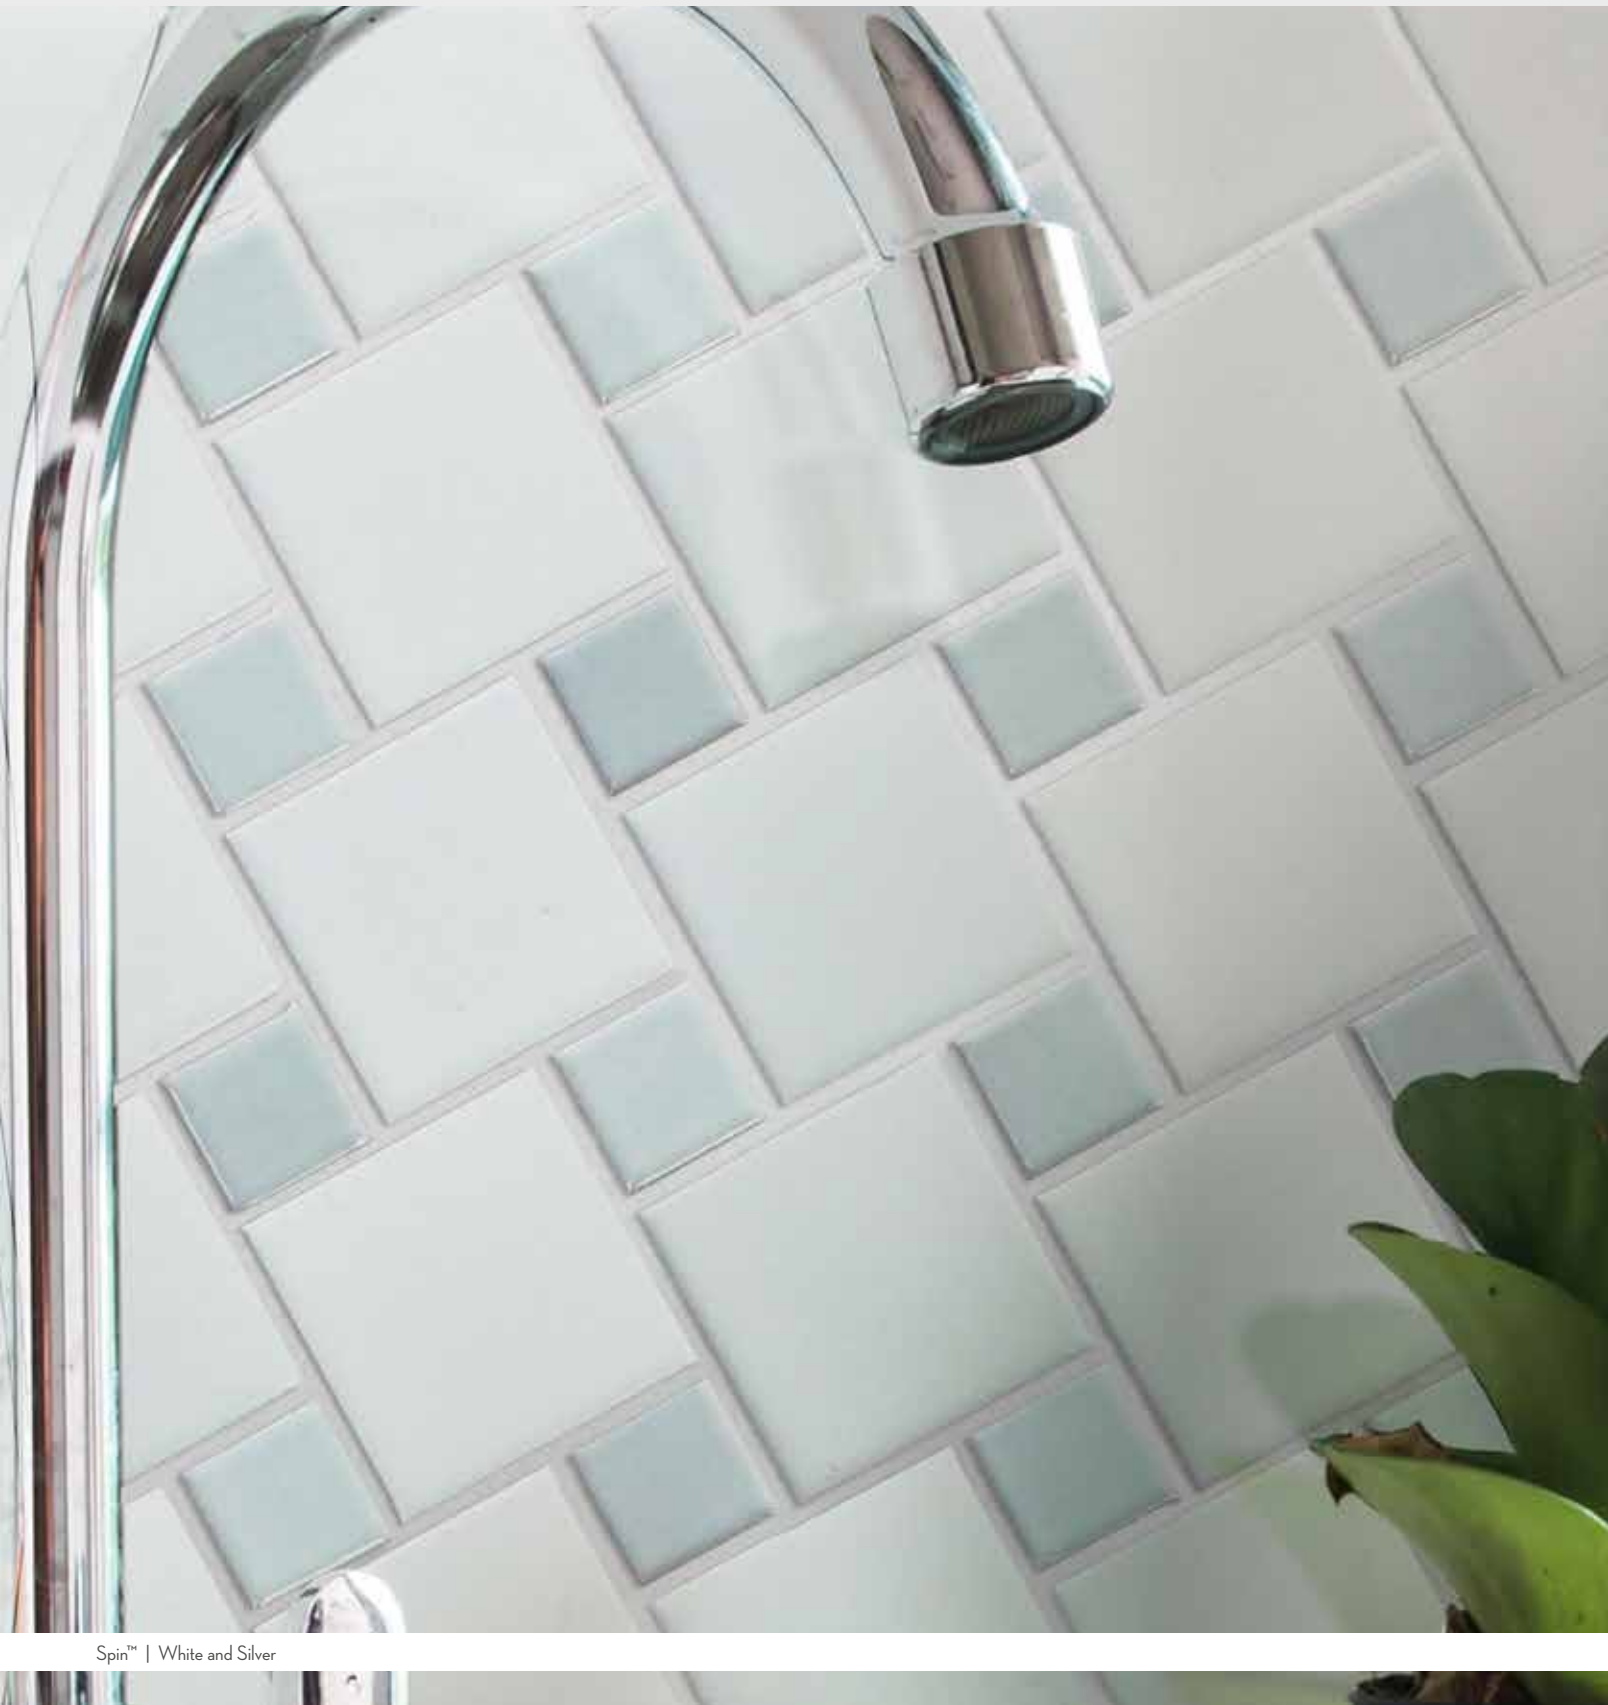

The vintage appeal of the classic pinwheel pattern comes home with Spin™ mosaic tile. The linear style offers a neutral option, while still celebrating layered looks and movement in design. The allure of this geometric mosaic remains ever-present today for its beauty and durability, especially for both kitchen and bath.

SPIN™

Glazed Porcelain Mosaic