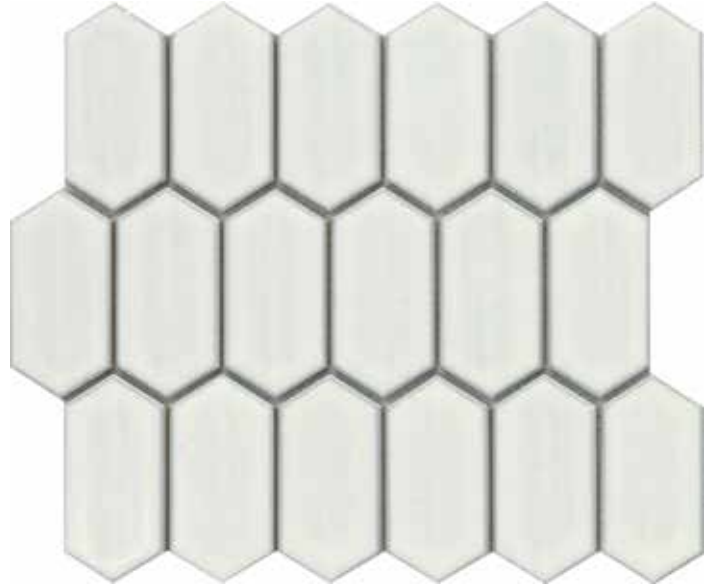

WALL RESIDENTIAL COMMERCIAL INDOOR OUTDOOR POOL

Ivory

Sizes	10" x 12" 10.04" x 11.57"
Thickness	7,5mm
Testing	Shade Variation Rating
Results*	V2

1. Sustainability Attributes
2. Health Product Declaration (HPD) provided upon request
   - Product Packaging is 100% recyclable
   - VOC Free

*For more information visit www.emser.com. Always consult a professional for proper usage and installation.