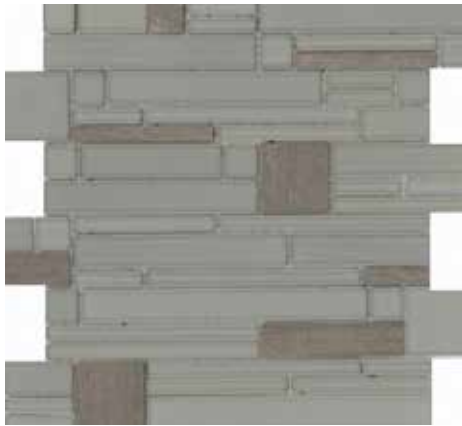

WALL RESIDENTIAL COMMERCIAL INDOOR

Vigor

Sizes 12" x 12" Mesh 11.81" x 11.81"	
Thickness	8mm
Testing	Shade Variation Rating
Results*	V2

1. Sustainability Attributes
2. Health Product Declaration (HPD) provided upon request
   - Product Packaging is 100% recyclable
   - VOC Free

*For more information visit www.emser.com. Always consult a professional for proper usage and installation.