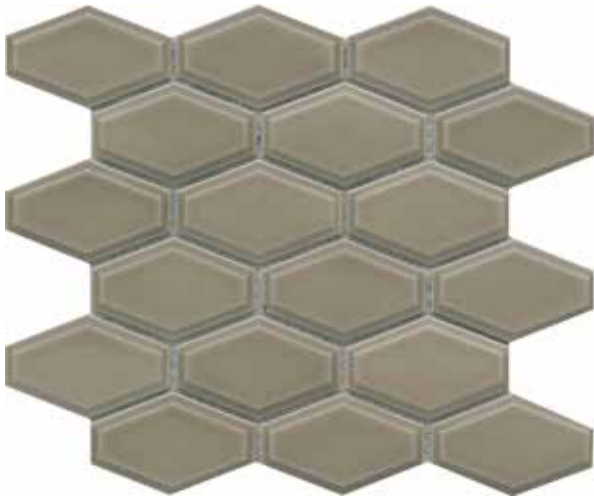

RETRO II™

Resin & Porcelain Mix Mosaic

Dove

Gray

Taupe

White

All Colors Also Available in Fan and 3"x6" Beveled Patterns

Sizes			
	11"x12"	10"x11"	10"x11"
Thickness	6mm	6mm	7mm
Testing	Shade Variation Rating		
Results*	V2		