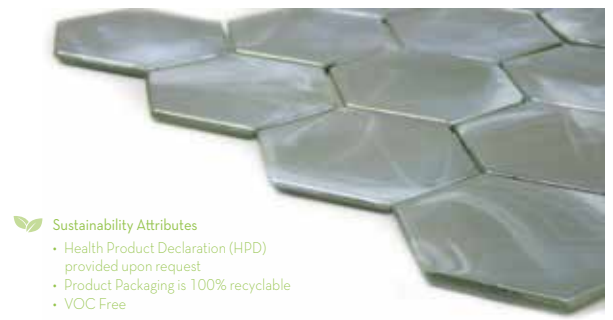

Sizes				
	11" x 12" Mesh 12.40" x 10.71"	10" x 10" Mesh 10.12" x 9.76"	12" x 13" Mesh 12.2" x 12.52"	10" x 14" Mesh 9.92" x 13.78"
Thickness	6mm	6mm	6mm	6mm
Testing	Shade Variation Rating			
Results*	V4