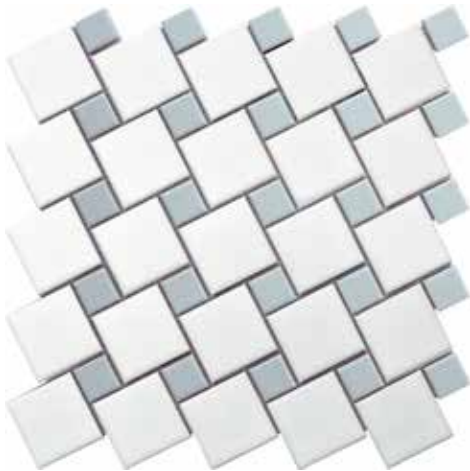

SOURCE™

Unglazed Porcelain Mosaic

FLOOR / WALL  RESIDENTIAL  COMMERCIAL  INDOOR  OUTDOOR  POOL 

White - Black

White - Fawn

White - Gray

White - Silver

White - White