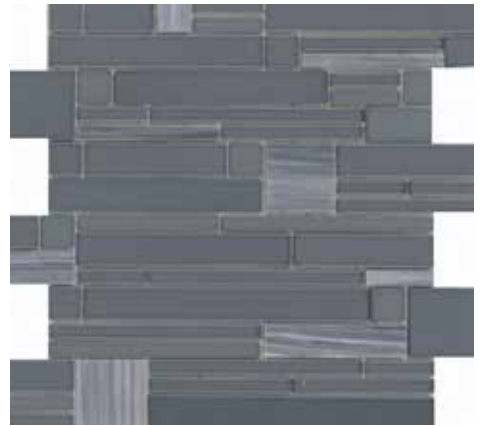

Zest

Sizes 12" x 12" Mesh 11.81" x 11.81"	
Thickness	8mm
Testing	Shade Variation Rating
Results*	V2