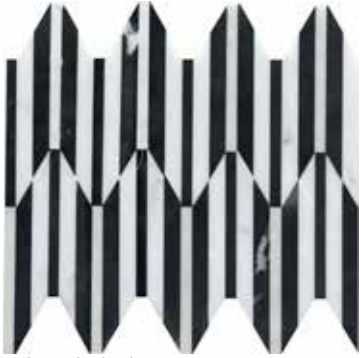

White / Black