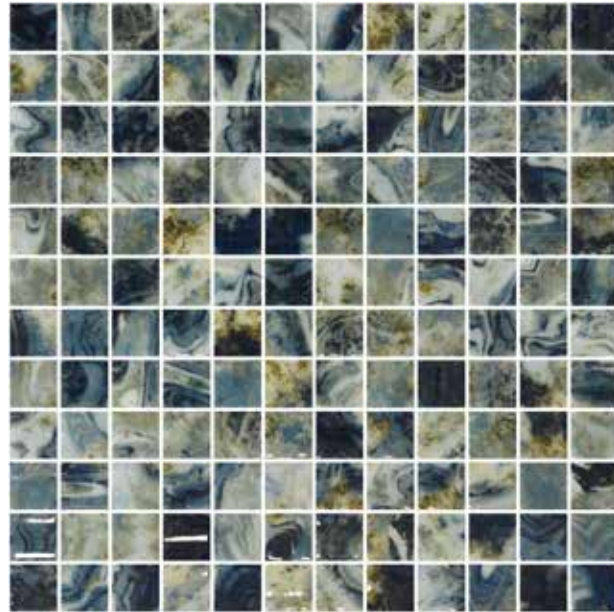

*For more information visit www.emser.com. Always consult a professional for proper usage and installation.

Volare™ highlights subtle geometric-inspired accents within a small-scale linear mosaic. Glass invites a myriad of texture variations to each color within the series, ranging from dynamic grays to blues to black.

VOLARE™

Glass & Porcelain Mosaic

FLOOR / WALL  RESIDENTIAL  COMMERCIAL  INDOOR  OUTDOOR  POOL 

Mana

Ono

Suva

<p>Sizes</p>	 12" x 12" Dot Mount
<p>Thickness</p>	4.9mm
<p>Testing</p>	Shade Variation Rating
<p>Results*</p>	Check Website