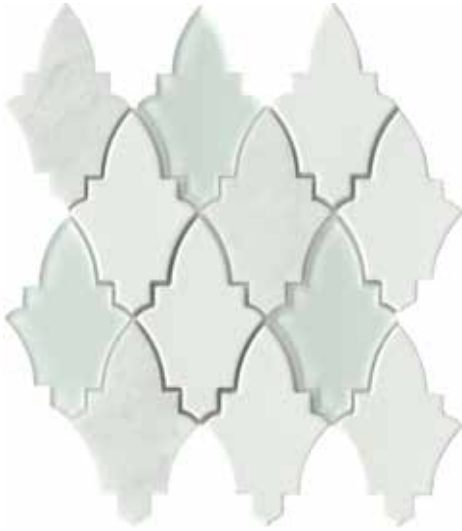

Affodill

Sizes	11" x 12" Mesh 11.38" x 12.01"
Thickness	8mm
Testing	Shade Variation Rating
Results*	V3

1. Sustainability Attributes
2. Health Product Declaration (HPD) provided upon request
   - Product Packaging is 100% recyclable
   - VOC Free

*For more information visit www.emser.com. Always consult a professional for proper usage and installation.