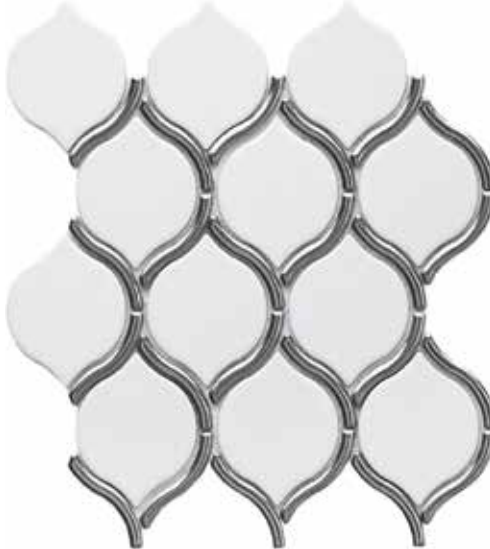

Poseidon

Sizes	10" x 12" Mesh 10.28" x 11.49"
Thickness	8mm
Testing	Shade Variation Rating
Results*	V2

1. **Sustainability Attributes**
2. Health Product Declaration (HPD) provided upon request
   - Product Packaging is 100% recyclable
   - VOC Free

*For more information visit www.emser.com. Always consult a professional for proper usage and installation.