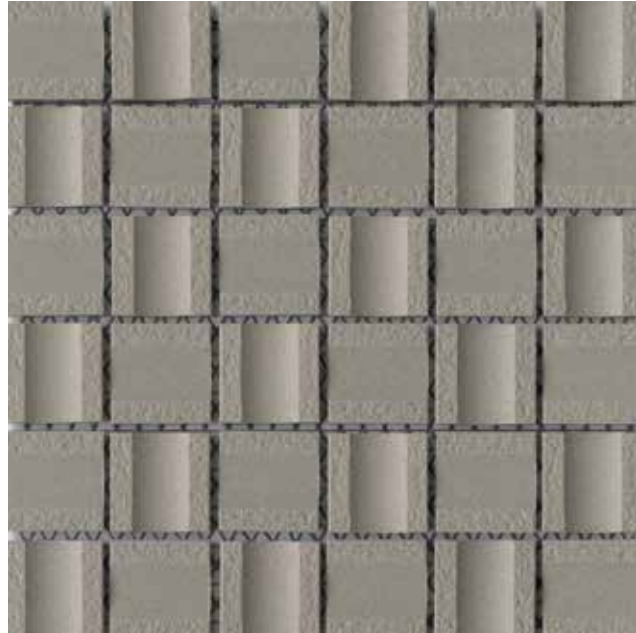

Silver

Sizes	
	12" x 12" Mesh 11.69" x 11.69"
Thickness	11mm
Testing	Shade Variation Rating
Results*	V2

It is recommended that the unglazed products be sealed to maintain stain or chemical resistance over-time. Always consult a professional for proper installation and maintenance.

1. **Sustainability Attributes**
2. Health Product Declaration (HPD) provided upon request
   - Product Packaging is 100% recyclable
   - VOC Free

*For more information visit www.emser.com. Always consult a professional for proper usage and installation.