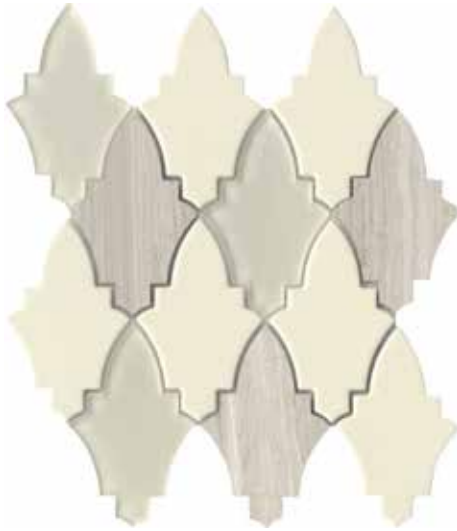

Orchis

Sizes	11" x 12" Mesh 11.38" x 12.01"
Thickness	8mm
Testing	Shade Variation Rating
Results*	V3

1. Sustainability Attributes
2. Health Product Declaration (HPD) provided upon request
   - Product Packaging is 100% recyclable
   - VOC Free

*For more information visit www.emser.com. Always consult a professional for proper usage and installation.