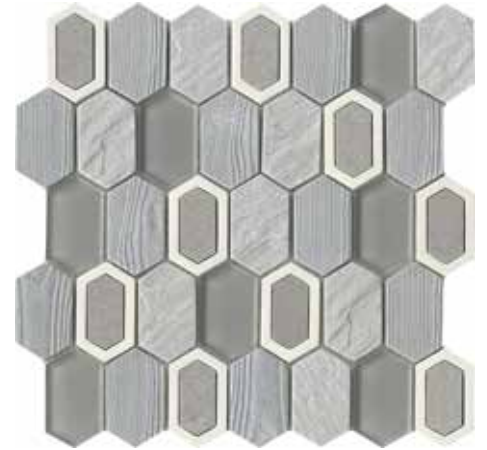

LINK™
Marble Groutless Mosaic

WALL  RESIDENTIAL  COMMERCIAL  INDOOR 

Irving

Melville

Poe

Stowe

Twain

<p>Sizes</p>	 <p>12" x 12" Mesh 11.81" x 11.93"</p>
<p>Thickness</p>	<p>8mm</p>
<p>Testing</p>	<p>Shade Variation Rating</p>
<p>Results*</p>	<p>V2</p>