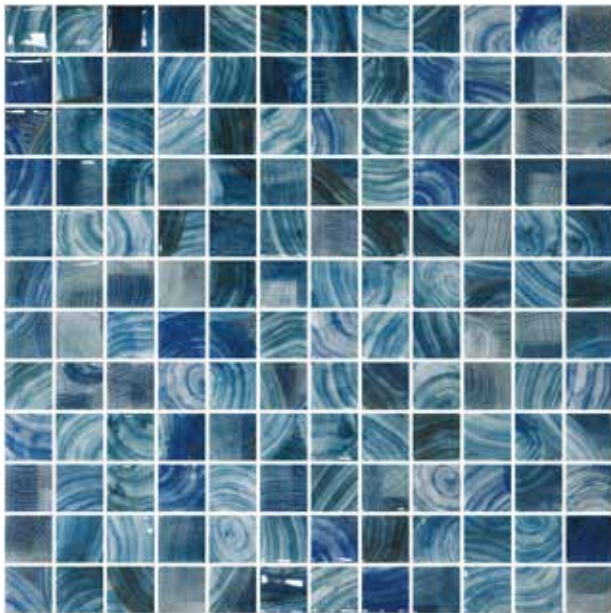

*For more information visit www.emser.com. Always consult a professional for proper usage and installation.

Volare™ highlights subtle geometric-inspired accents within a small-scale linear mosaic. Glass invites a myriad of texture variations to each color within the series, ranging from dynamic grays to blues to black.

VOLARE™

Glass & Porcelain Mosaic

FLOOR / WALL  RESIDENTIAL  COMMERCIAL  INDOOR  OUTDOOR  POOL 

Mana

Ono

Suva

<p>Sizes</p>	 12" x 12" Dot Mount
<p>Thickness</p>	4.9mm
<p>Testing</p>	Shade Variation Rating
<p>Results*</p>	Check Website