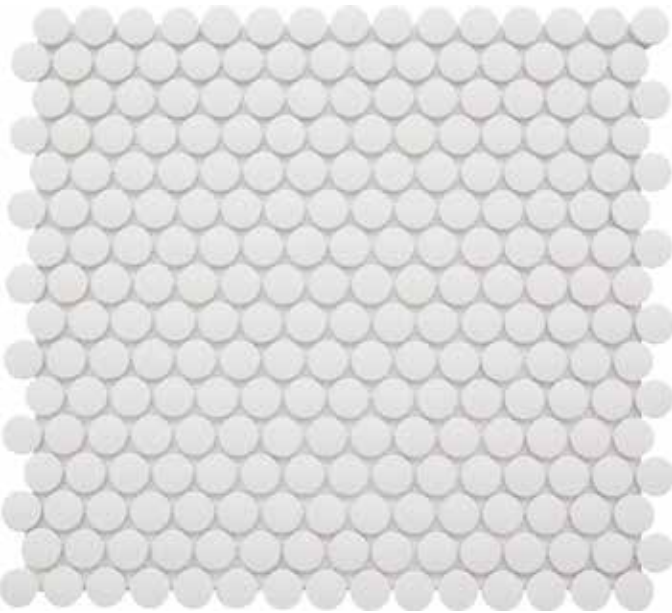

REWARD™

Glazed Porcelain Mosaic

FLOOR / WALL  RESIDENTIAL  INDOOR  OUTDOOR  POOL 

White 2" Hex

Black 2" Hex

White Penny

Black Penny

Sizes		
	11" x 13" 10.98" x 12.68"	11" x 12" 11.34" x 12.24"
Thickness	5.5mm	5.5mm
Testing	Shade Variation Rating	
Results*	VI	