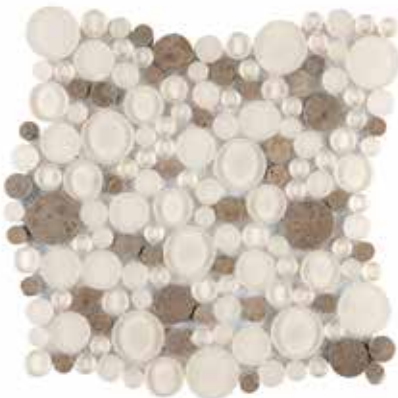

Lidio Circle