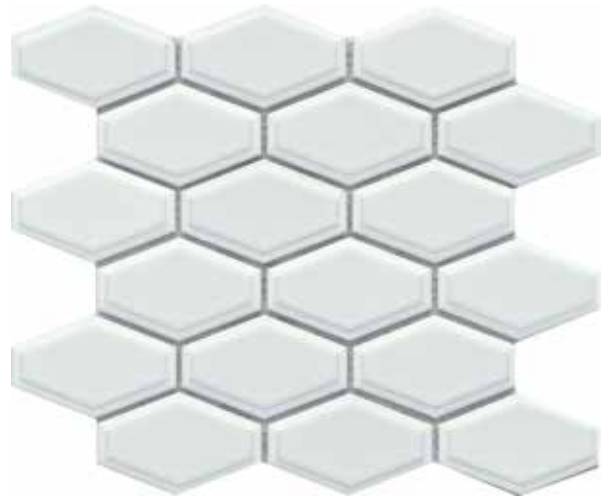

RETRO II™

Resin & Porcelain Mix Mosaic

Dove

Gray

Taupe

White

All Colors Also Available in Fan and 3"x6" Beveled Patterns

Sizes			
	11"x12"	10"x11"	10"x11"
Thickness	6mm	6mm	7mm
Testing	Shade Variation Rating		
Results*	V2		