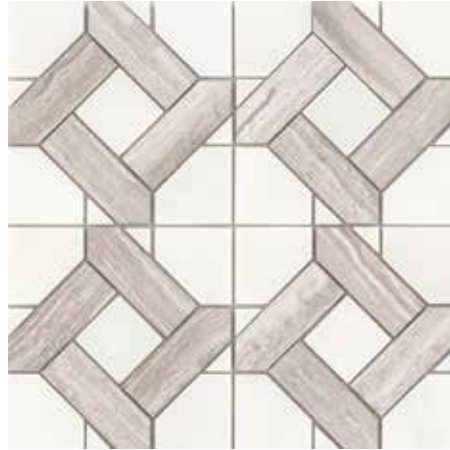

Mini Manor Cream