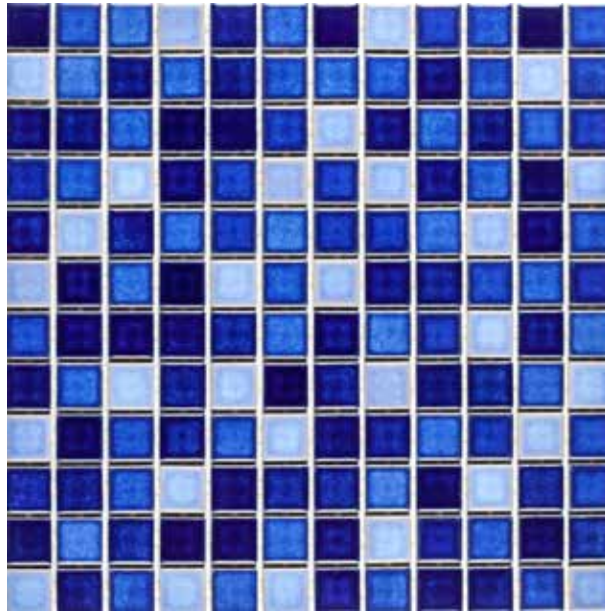

Kinetic™ • Gray 11" x12"

DECORATIVE

WALL  RESIDENTIAL  COMMERCIAL  INDOOR  OUTDOOR  POOL 

Aqua

Cobalt

Teal

Sizes			
	12" x 12" Dot Mount	12" x 13" Dot Mount	12" x 12" Dot Mount
Thickness	6mm	6mm	6mm
Testing	Shade Variation Rating		
Results*	V3		