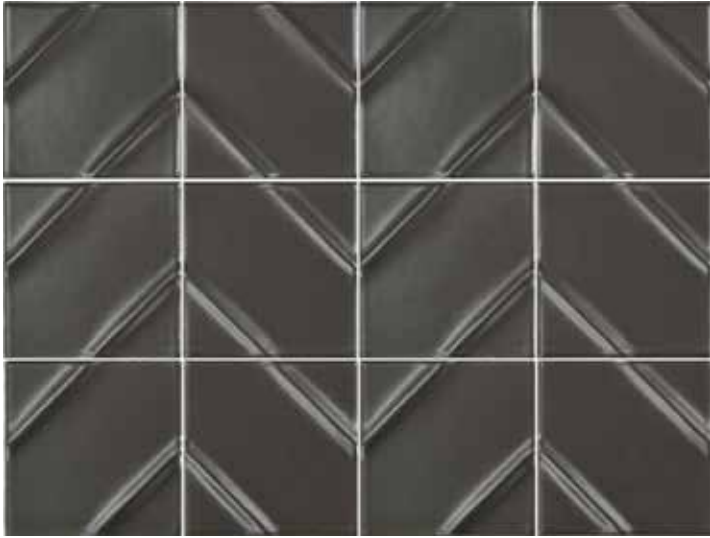

WALL
RESIDENTIAL
COMMERCIAL
INDOOR
OUTDOOR

Black