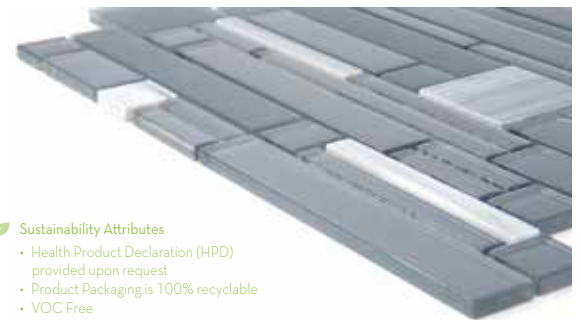

Energy

Gusto

Life

Spirit

Vigor

Zest

<p>Sizes</p>  <p>12" x 12" Mesh 11.81" x 11.81"</p>	
<p>Thickness</p>	<p>8mm</p>
<p>Testing</p>	<p>Shade Variation Rating</p>
<p>Results*</p>	<p>V2</p>

-  Sustainability Attributes
- Health Product Declaration (HPD) provided upon request
 - Product Packaging is 100% recyclable
 - VOC Free