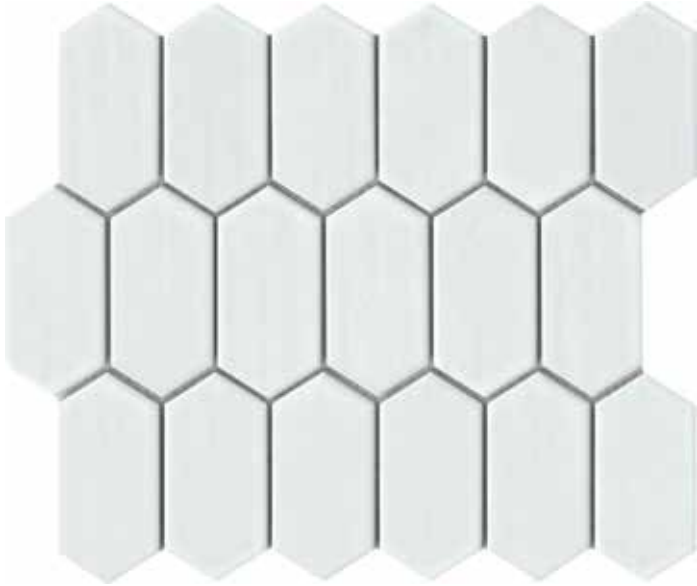

WALL RESIDENTIAL COMMERCIAL INDOOR OUTDOOR POOL

White