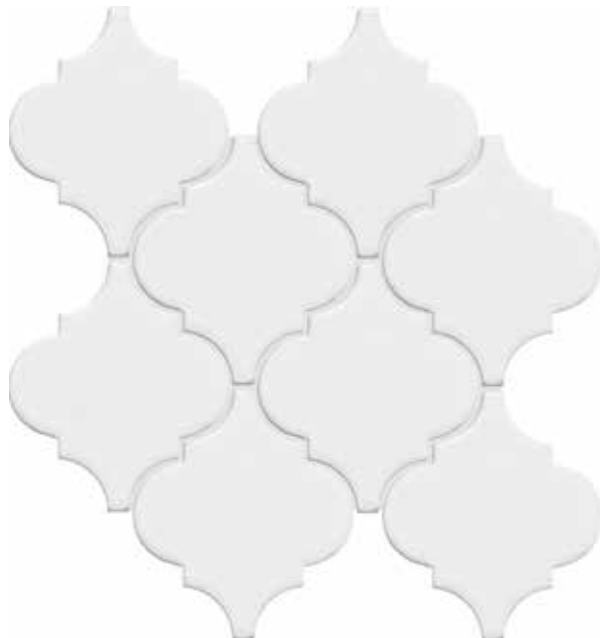

MODAN™

Unglazed Porcelain Mosaic

Dove

Fawn

Silver

White

<p>Sizes</p>	 <p>10" x 11" Mesh 10.63" x 10.24"</p>
<p>Thickness</p>	<p>8mm</p>
<p>Testing</p>	<p>Shade Variation Rating</p>
<p>Results*</p>	<p>V2</p>