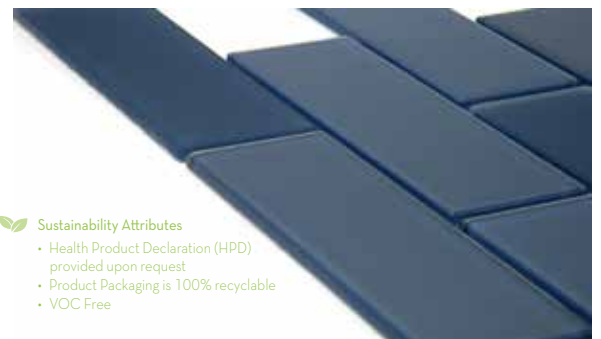

Forest

Navy

Powder

Dove

<p>Sizes</p>	 <p>12" x 12" Mesh 11.89" x 12.25"</p>
<p>Thickness</p>	<p>5mm Dove, Powder, White: 6mm</p>
<p>Testing</p>	<p>Shade Variation Rating</p>
<p>Results*</p>	<p>V4</p>

- Sustainability Attributes**
- Health Product Declaration (HPD) provided upon request
 - Product Packaging is 100% recyclable
 - VOC Free