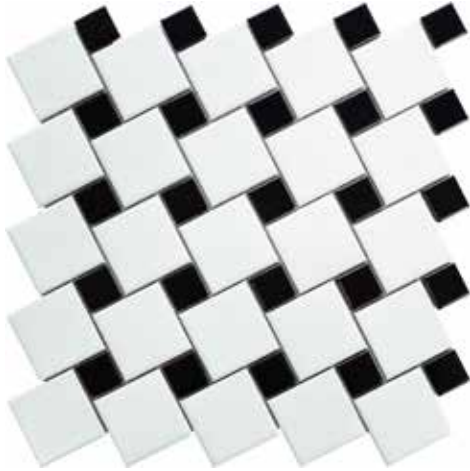

FLOOR / WALL RESIDENTIAL COMMERCIAL INDOOR OUTDOOR POOL

White - Black