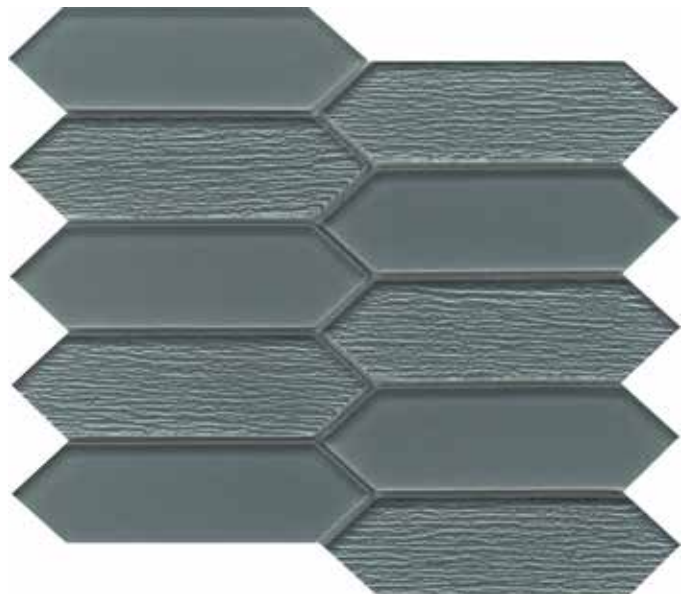

OMNI™
Glazed Porcelain Mosaic

Honey

Morning

Silver

Blue

<p>Sizes</p>	 <p>10" x 11" Mesh 9.45" x 10.87"</p>
<p>Thickness</p>	<p>8mm</p>
<p>Testing</p>	<p>Shade Variation Rating</p>
<p>Results*</p>	<p>VI</p>