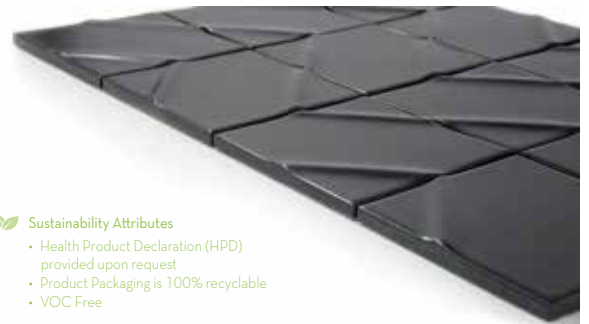

KINETIC™

Glazed Ceramic Mosaic

WALL 
RESIDENTIAL 
COMMERCIAL 
INDOOR 
OUTDOOR 

Black

White

Sizes	
	12" x 16" 11.73" x 15.67"
Thickness	10mm
Testing	Shade Variation Rating
Results*	V2

-  Sustainability Attributes
- Health Product Declaration (HPD) provided upon request
 - Product Packaging is 100% recyclable
 - VOC Free

*For more information visit www.emser.com. Always consult a professional for proper usage and installation.

Kumito™ is a timeless ceramic chevron mosaic tile that comes in two distinct colors. The classic choice for both traditional and contemporary design schemes, Kumito provides a simple and clean look with a matte finish. This chevron mosaic is the perfect accent to any wall.