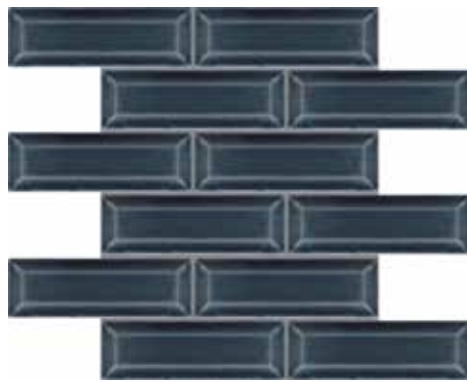

KAZE™
Glazed Ceramic Mosaic

White

Gray

Skim

Mink

Blue

<p>Sizes</p>	
<p>Thickness</p>	<p>8mm</p>
<p>Testing</p>	<p>Shade Variation Rating</p>
<p>Results*</p>	<p>V2</p>

- Sustainability Attributes**
- Health Product Declaration (HPD) provided upon request
 - Product Packaging is 100% recyclable
 - VOC Free