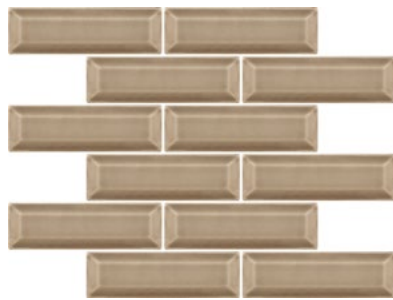

Kinetic™ | 11"x12" Mesh

White

Gray

Mink

Skim

Blue

Mizu™ | 8"x16" Mesh

White