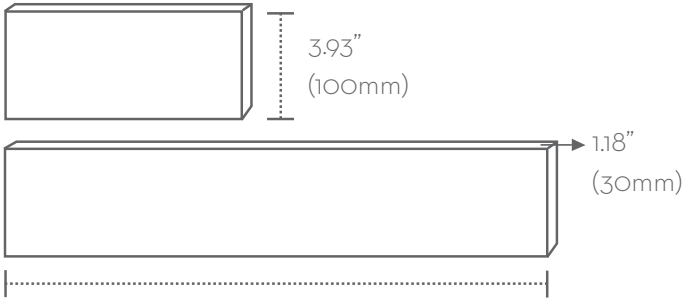

Engineered Stone Technical Specifications

SERIES		WIDTH		LENGTH		THICKNESS	UOM	SF/BOX
		min	max	min	max			
Cinderblock	Field	3"		10"		14-17mm	SF	N/A
Grand Canyon	Field	8"		8"	20"	30m	SF	1.29-3.23
Pacific Rim	Field	6"		24"		23mm	SF	8.72
Pacific Rim	Corner	Check Website						
Terra Nova	Field	6"		8"	16"	50mm		
Terra Nova	Corner	Check Website						

PHYSICAL / CHEMICAL PROPERTIES	STANDARD	PRODUCT		
Compressive Strength	ASTM C 192	Stone Veneer	160 kg/cm²	(2,273 psi)
Flexural Strength	ASTM C 348	Stone Veneer	31.7 kg/cm	(450 psi)
Tensile Strength	ASTM C 190	Stone Veneer	21.1 kg/cm	(300 psi)
Bond Strength	ASTM C 482	Stone Veneer	3.52 kg/cm	(50 psi)
Freeze / Thaw Resistance	ASTM C 67	Stone Veneer	50 cycles	(50 cycles)
Average Density	ASTM C 567	Stone Veneer	< 2 g/cm³	(125 lb/cu ft)
Water Absorption	UBC 15-5	Stone Veneer	< 15%	< 15%
Average Weight		Stone Veneer	35 a 45 kg/m²	(7.2 to 9.2 lb/sq ft)
Maximum Dims (Length)		Stone Veneer	600 mm	(23.6")
Average Thickness		Stone Veneer	15 a 100 mm	(0.6" to 3.9")

Example:

Minimum 7.87" (200mm) Maximum 19.68" (500mm)

Corners: