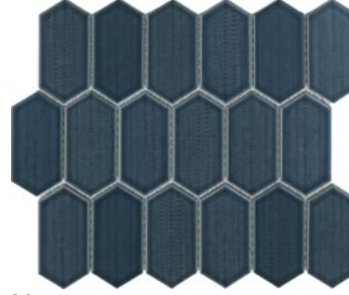

White

Silver

Gray

Navy

Omni™ | 10"x12" Mesh

White

Ivory

Navy