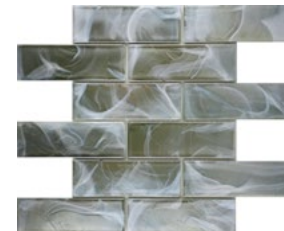

# Splash™

White

Silver

Tan

Moss

Blue

All 3" Hex Colors Available on 11"x12" Mesh

All Arabesque Colors Available on 10"x10" Mesh

All 2x4 Beveled Colors Available on 12"x13" Mesh

All Picket Colors Available on 10"x14" Mesh

POOL COLLECTION

H2O™ | 12"x12" Mesh

White

Ivory

Silver

Fawn