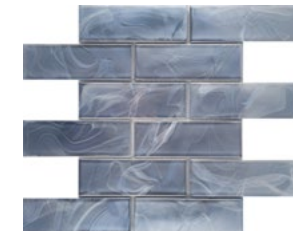

# Splash™

White

Silver

Tan

Moss

Blue

All 3" Hex Colors Available on 11"x12" Mesh

All Arabesque Colors Available on 10"x10" Mesh

All 2x4 Beveled Colors Available on 12"x13" Mesh

All Picket Colors Available on 10"x14" Mesh

POOL COLLECTION

H2O™ | 12"x12" Mesh

White

Ivory

Silver

Fawn