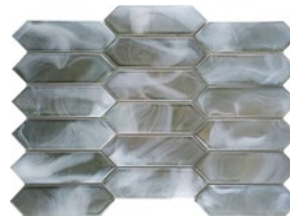

# Splash™

White

Silver

Tan

Moss

Blue

All 3" Hex Colors Available on 11"x12" Mesh

All Arabesque Colors Available on 10"x10" Mesh

All 2x4 Beveled Colors Available on 12"x13" Mesh

All Picket Colors Available on 10"x14" Mesh

POOL COLLECTION

H2O™ | 12"x12" Mesh

White

Ivory

Silver

Fawn