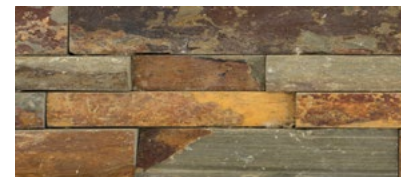

STACKED STONE COLLECTION

Mini Stacked | 6"x24"x1.25" Mesh & Corner Set

Stacked | 6"x24"x1.25" Mesh & Corner Set

Earth

SL574 Slate Autumn Lilac