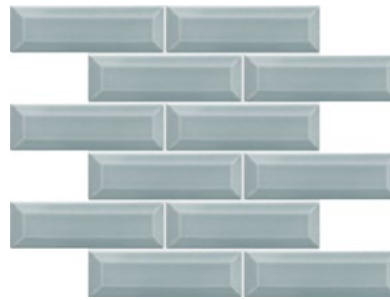

Kinetic™ | 11"x12" Mesh

Gray

Mizu™ | 8"x16" Mesh