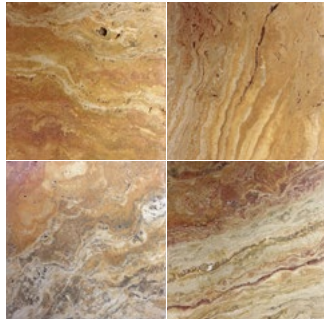

# Travertine Chiseled Ancient Tumbled

Umbria Savera Set

Silver Set

Scabos Set

Versailles Pattern

An Iteration of this pattern is 16 SF.

- A - 8"x8" - 4 Pieces
- B - 8"x16" - 2 Pieces
- C - 16"x16" - 3 Pieces
- D - 16"x24" - 2 Pieces