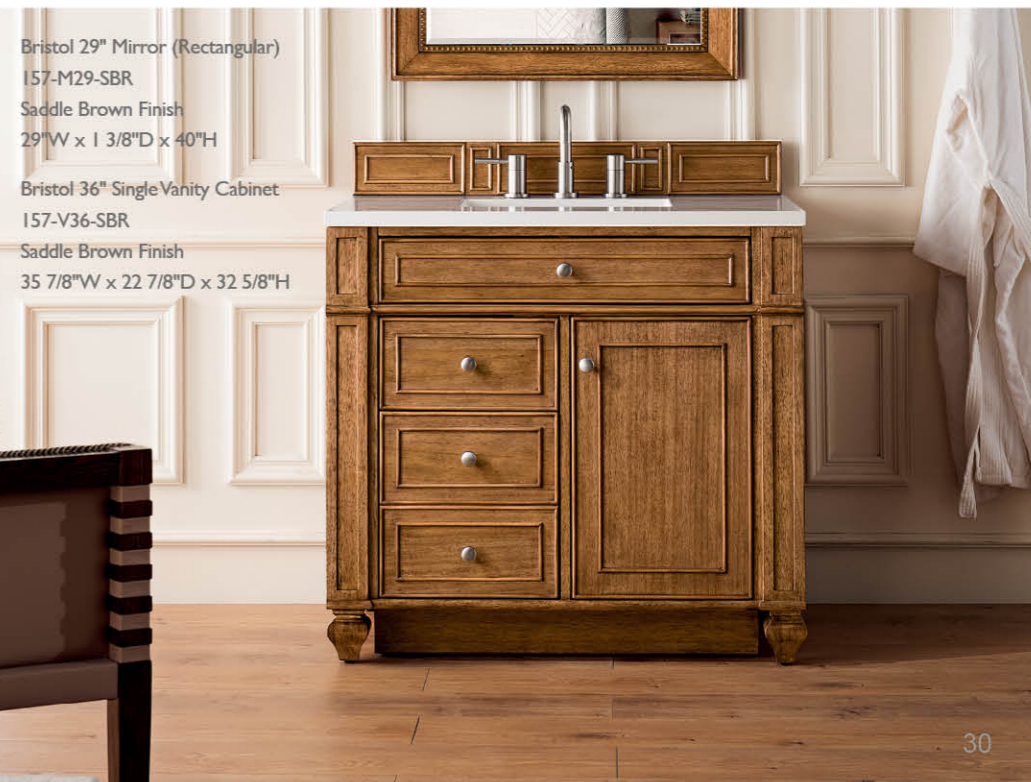

72"

New Color

COUNTERTOP COLOR OPTIONS

	Eternal Serena Quartz
	Classic White Quartz
	Charcoal Soapstone Quartz
	Carrara White Marble
	Grey Expo Quartz
	Pearl Jasmine Quartz
	Arctic Fall Solid Surface
	Eternal Marfil Quartz

(3 cm) | 1/4" Thickness
Eased Edge Profile

CABINET & MIRROR COLOR OPTIONS

	BRIGHT WHITE
	SADDLE BROWN
	VINTAGE VANILLA
	WHITEWASHED WALNUT
	157 BRISTOL

36"

SADDLE BROWN