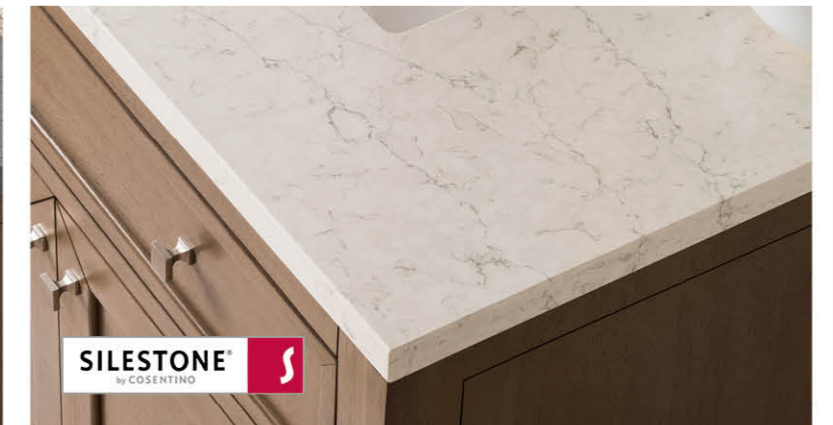

PEARL JASMINE (Quartz) 050 Series