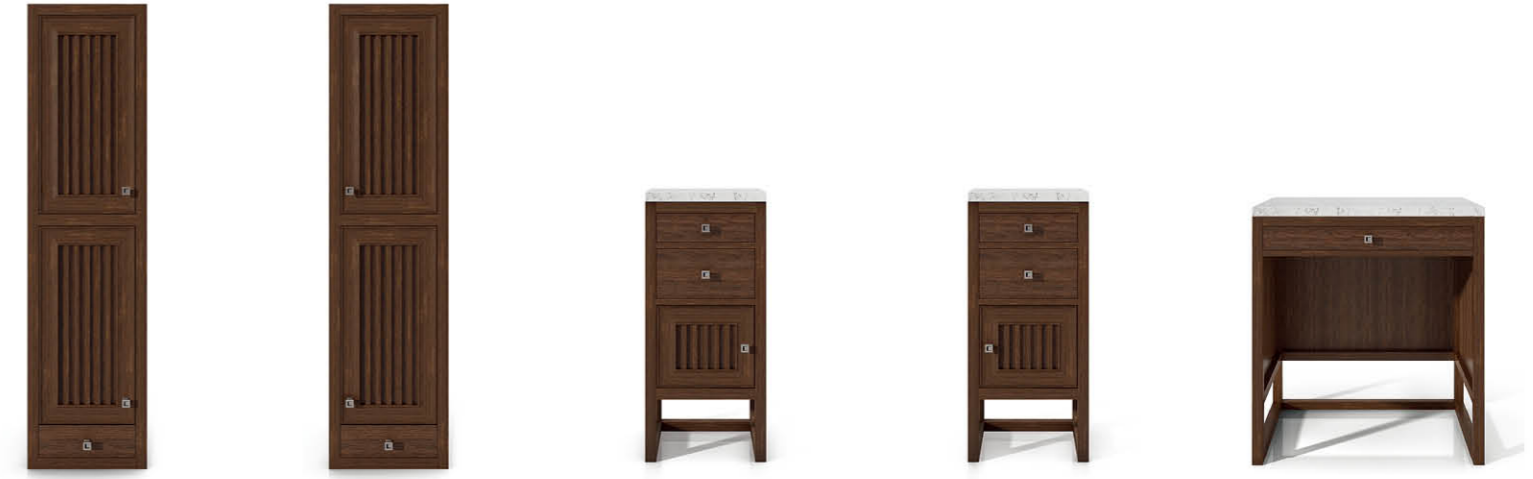

Athens 15" Tower Hutch - Left
E645-H15L-MCA
Mid-Century Acacia Finish
14 7/8"W x 14 7/8"D x 57 3/4"H

Athens 15" Tower Hutch - Right
E645-H15R-MCA
Mid-Century Acacia Finish
14 7/8"W x 14 7/8"D x 57 3/4"H

Athens 15" Cabinet with Drawers & Door - Left
E645-B15L-MCA
Mid-Century Acacia Finish
15"W x 14 7/8"D x 32 1/4"H

Athens 15" Cabinet with Drawers & Door - Right
E645-B15R-MCA
Mid-Century Acacia Finish
15"W x 14 7/8"D x 32 1/4"H

Athens 30" Countertop Unit (Makeup Counter)
E645-DU30-MCA
Mid-Century Acacia Finish
30"W x 23 1/8"D x 32 1/4"H