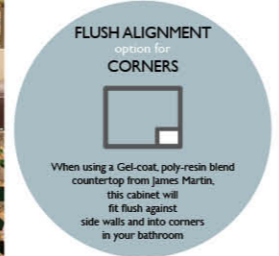

Alicante 24" Single Vanity Cabinet
E110-V24-GW
Glossy White Finish
23 5/8"W x 18 1/4"D x 29 3/8"H

FLUSH ALIGNMENT
FOR
CORNERS